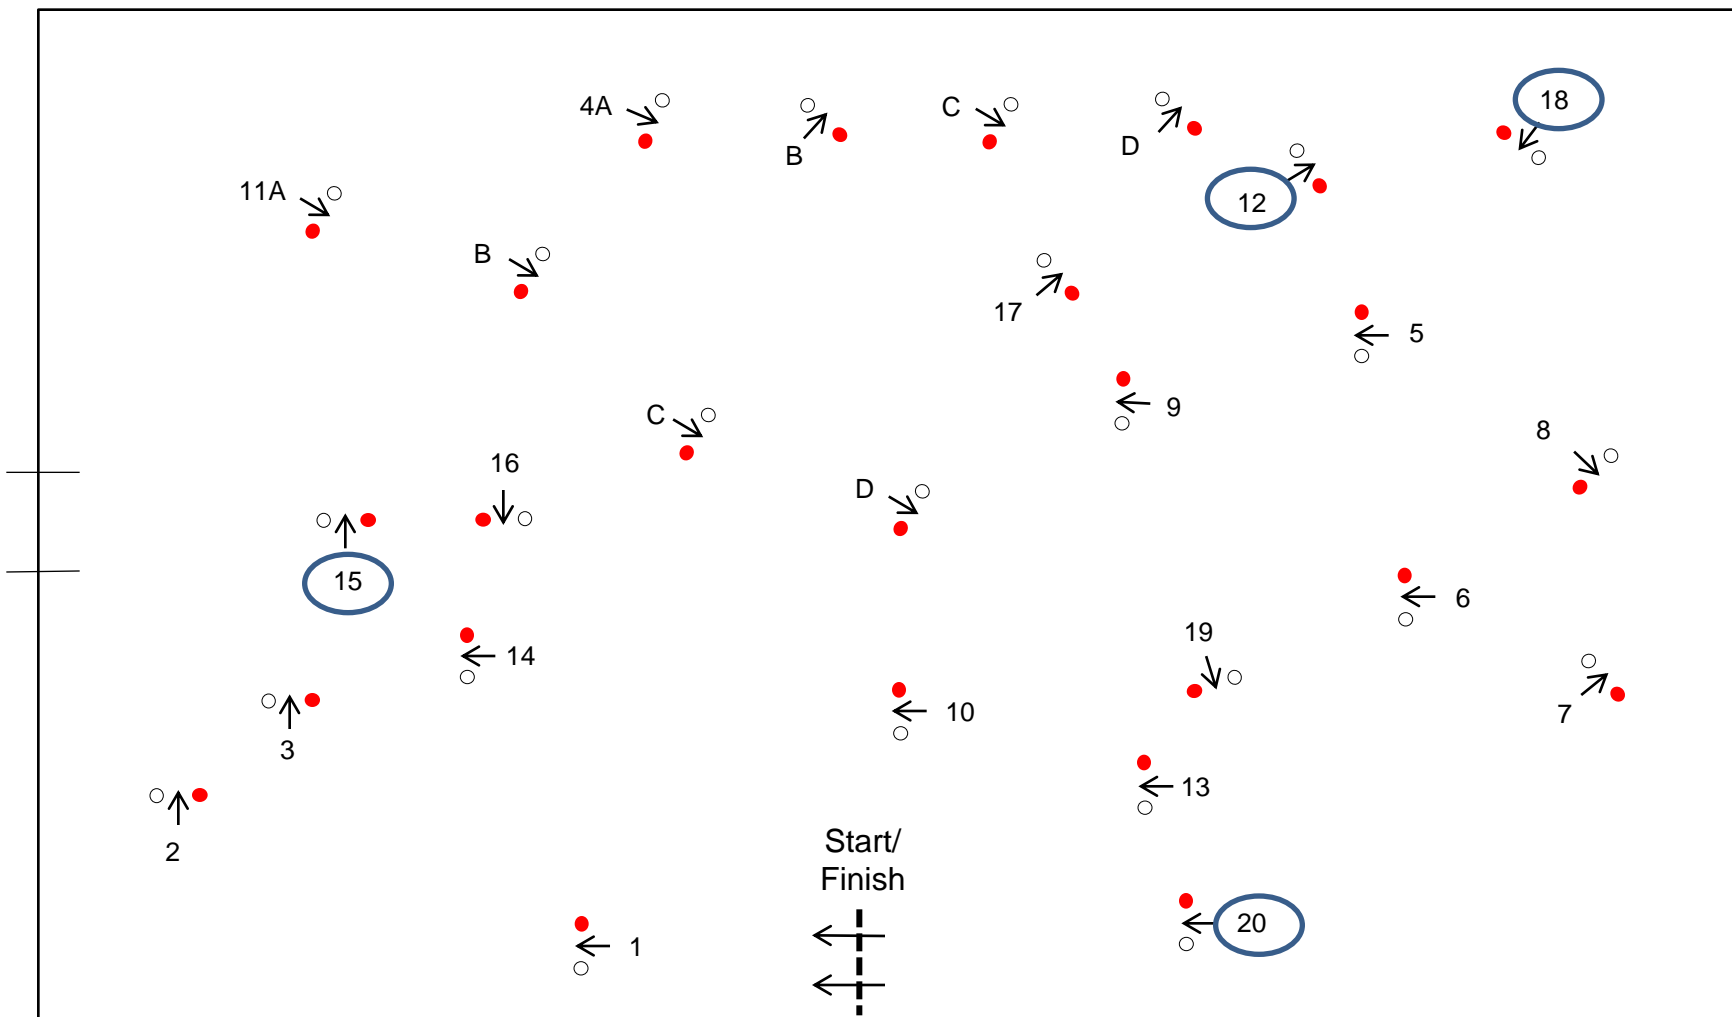

CAI3* Lähden

International competition against the clock H2/P2

Horse Pairs Speed: 250m/M Length: 770 mtr.

Pony Team Speed: 250m/M Length: 770 mtr.

Horse Team Speed: 250m/M Length: 790 mtr.

Obstacles: 1 - 20 ○ = - 5 cm

Time allowed: 193 sec

Time allowed: 198 sec

Time allowed: 185 sec

Sunday, August 14th, 2016

Width: 170 cm

Width: 165 cm

Width: 190 cm

Jury